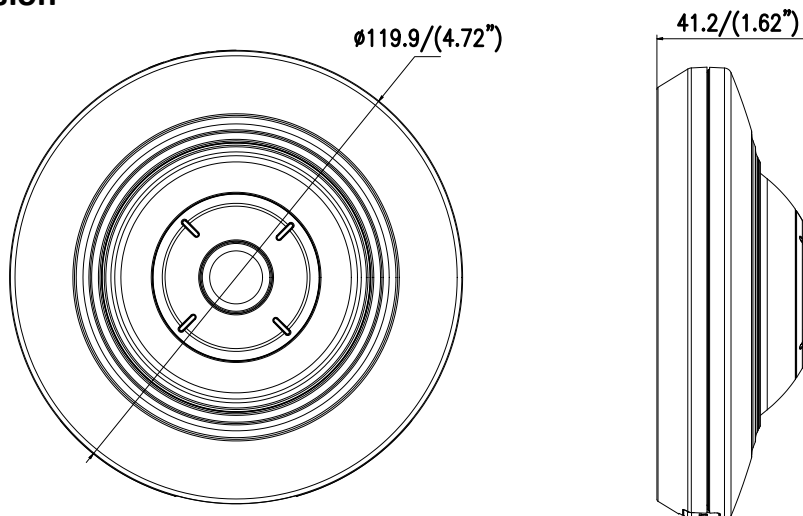

### Key Features

- Up to 5 megapixel high resolution
- 2560×1920 @30fps
- H.265, H.265+, H.264+, H.264
- Support 14 display modes
- FOV: horizontal field of view 360°, vertical field of view 360°
- Dual video streams
- Digital Noise Reduction
- Support on-board storage, up to 128 G
- DC12V & PoE (802.3af)
- Up to 8 m IR range
- -S: Audio/Alarm IO
- Mobile Monitoring via Hik-Connect

Detection	Motion detection, dynamic analysis, intrusion detection, line crossing detection
Protocols	TCP/IP, ICMP, HTTP, HTTPS, FTP, DHCP, DNS, DDNS, RTP, RTSP, RTCP, PPPoE, NTP, UPnP, SMTP, SNMP, IGMP, 802.1X, QoS, IPv6, WebSocket, WebSockets
Standard	ONVIF (PROFILE S, PROFILE G), ISAPI
General Function	One-key reset, anti-flicker, password protection, privacy mask, IP Address filtering, heartbeat, watermark
Firmware Version	V5.5.52
<b>Interface</b>	
Communication Interface	1 RJ45 10M/100M self-adaptive Ethernet port
Audio (-S)	1 audio input (line in), 1 audio output interface
Alarm (-S)	1 alarm input, 1 alarm output (12 VDC, max. 30 mA)
On-board Storage	Built-in microSD/SDHC/SDXC slot, up to 128 G
<b>General</b>	
Operating Conditions	-10 °C to +50 °C (-14 °F to +122 °F), Humidity 95% or less (non-condensing)
Power Supply	12 VDC, 0.5 A, max. 6 W PoE (802.3af, 36 V to 57 V), 0.2 A to 0.1 A, max. 7.5 W
IR Range	Up to 8 m
Dimensions	Φ 119.9 × 41.2 mm (Φ 4.72" × 1.62")
Weight	600 g (1.32 lbs.)

## Dimension

Unit: mm (inch)